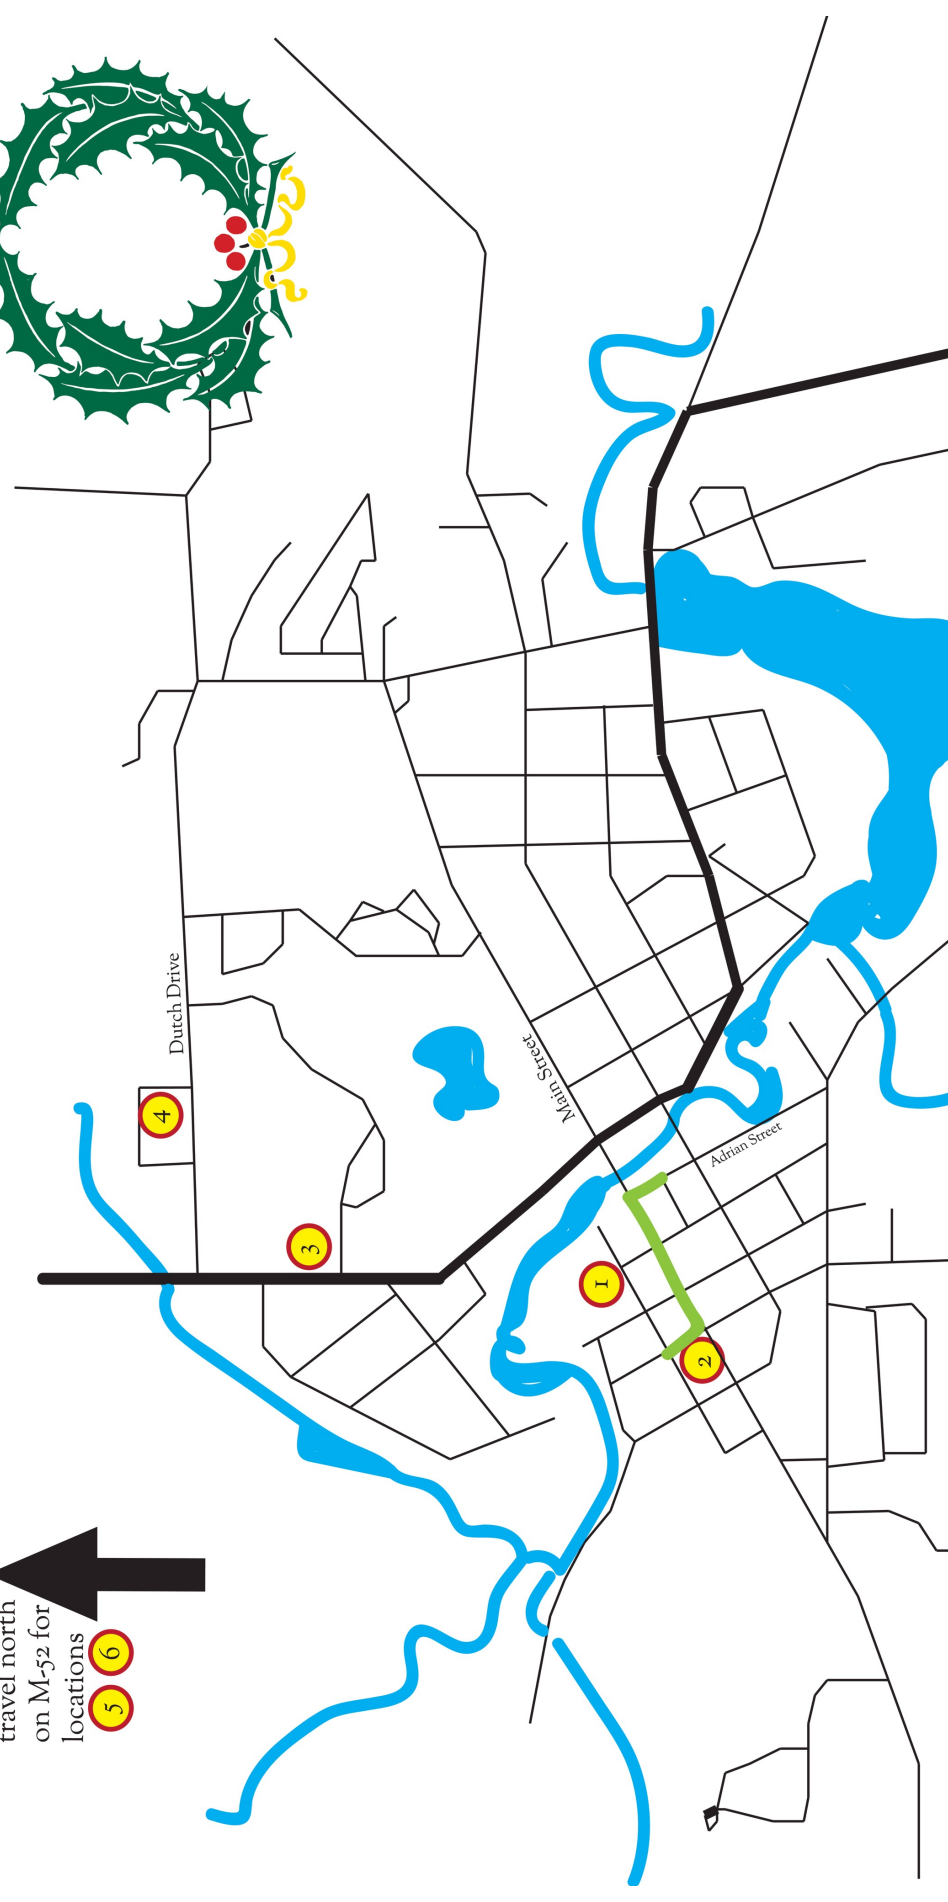

## **Craft Shows and Special Sales**

- 1. Craft Show at St. Mary's Parish Center**  
110 East Madison Street (1 block behind the Marathon gas station) ...  
**9am - 5pm**
- 2. Emanuel United Church of Christ**  
Women's fellowship crafts, craft show, vendors, German baked goods, German pretzels, raffles. Luncheon available (*parade also starts at this location Friday night*) 324 W. Main Street ...  
**9am - 4pm**
- 3. Manchester United Methodist Church**  
Cookie walk, live wreaths by Sorority, pretzels by MHS's German class, woodburning items, carved woodwork by Chuck Cornell, St. Mary's baked goods, shawl crocheting group, Luncheon served by youth available & more!  
501 Ann Arbor Street ...  
**9am - 3pm**
- 4. Manchester Co-op Preschool Mom-2-Mom Sale** \$2 early bird admission (between 8am & 9am) \$1 admission after 9am. Manchester High School 20500 Dutch Drive ...  
**8am - noon**
- 5. Country Craft & Barn Open House**  
20 crafters, quilts old barn windows, Christmas centerpieces, wool mittens, woodworking, wreaths, jewelry, jams, jellies, pretzels, antique decor, pop, water & popcorn (3/4 mile west of M-52), 19442 Bethel Church Road  
**9am - 4pm**
- 6. Sharon United Methodist Church**  
Large craft show: 35+ crafter booths including pottery, Christmas decorations, quilts, placemats, tree skirts, rugs, jewelry, leather flowers, stained & etched glass, soaps, hats, bags, scarfs, doll clothes & more! Lunch is available. Corner of Pleasant Lake Road & M-52 ...  
**9am - 3pm**

*Visit Manchester's weekly on-line newspaper  
[themanchestermirror.com](http://themanchestermirror.com) for complete coverage of  
Christmas in the Village 2014!*

travel north  
on M-52 for  
locations  
5 6

## Christmas In the Village Manchester, MI Craft Shows & Special Sales 2014

	St. Mary's Parish Center		Manchester High School
	Emanuel United Church		19442 Bethel Church Road
	Manchester United Methodist Church		Sharon United Methodist Church
			parade route